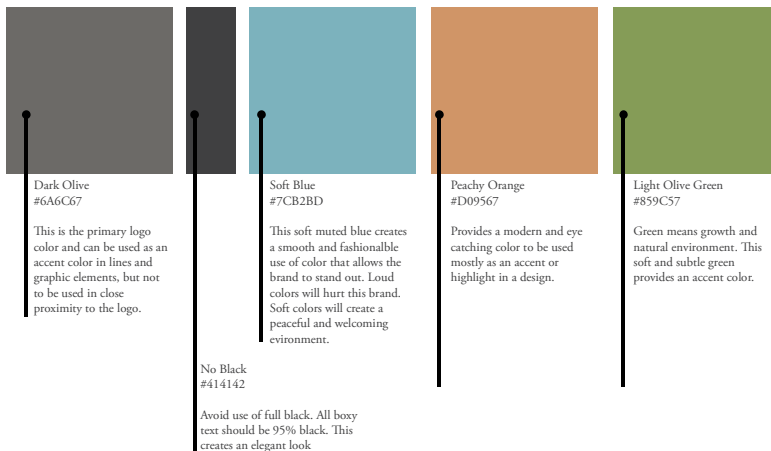

Style Guide

Padding Rule: The "H" rule. Take the letter "H" from Highland Park and allow the height of that letter to determine the padding space. Don't let other elements take up this space.

Color Pallet

Fonts

Leauge Gothic: Headline Fonts

Body should be a serif font. Ideally something like this, Adobe Garamond Pro. Body text should have a good amount of space between lines. This spacious look provides clean legibility and the air of white space looks elegant and clean. The following text is greeking, just to demonstrate a full body of copy. Lorem ipsum dolor sit amet, consectetur adipiscing elit. Suspendisse sagittis nunc sed elit pellentesque tincidunt. Integer luctus tortor libero, in eleifend magna mattis sit amet. Nunc posuere tincidunt mattis. Donec et odio ac massa pharetra aliquet sed eu tellus. Integer vel feugiat est. Morbi vulputate velit arcu, eu dictum orci finibus et. Fusce eget ipsum quis elit mollis venenatis. Nulla facilisi. Curabitur commodo volutpat dolor vitae semper. Maecenas quis maximus sem. Donec varius neque vel dignissim imperdiet. Sed eu nisl nisi. Duis at odio arcu. Vivamus sed quam vel ligula consectetur tristique. Mauris consectetur lorem in viverra porta.